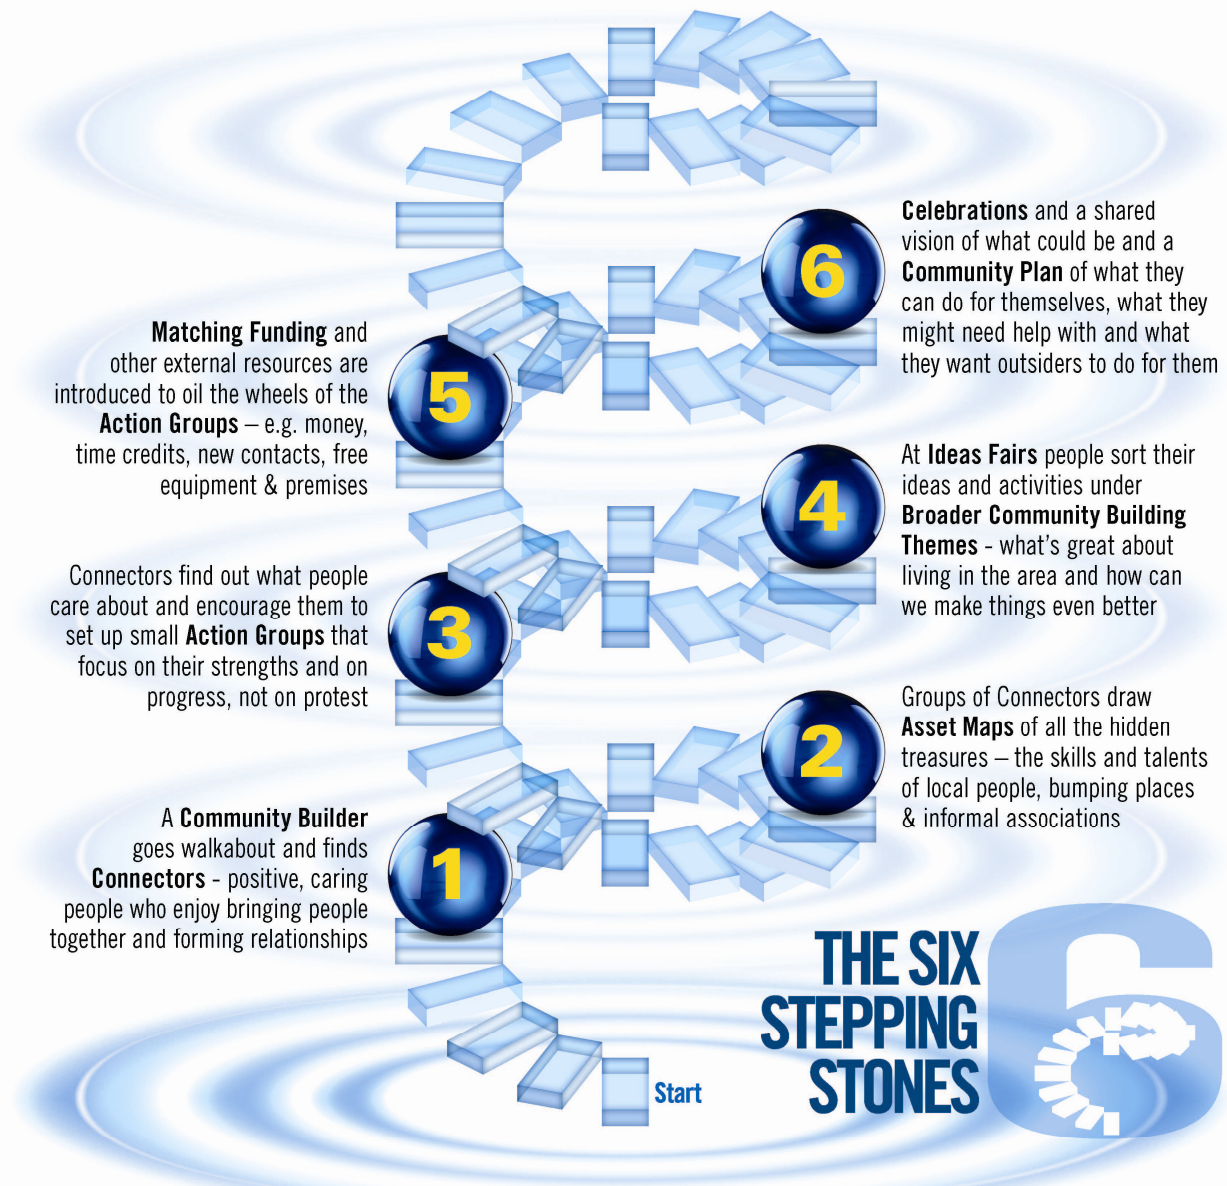

**Community  
Representative  
Development**

**Caroline Laing**  
**Constituency Manager (Wallasey)**  
Neighbourhoods & Engagement Team

➤ **Recruitment**

➤ **Development**

# Development

- Skill building
- ABCD
- Stepping Stones - Community Connectors/ Pioneers

*Reproduced from Nurture Development*